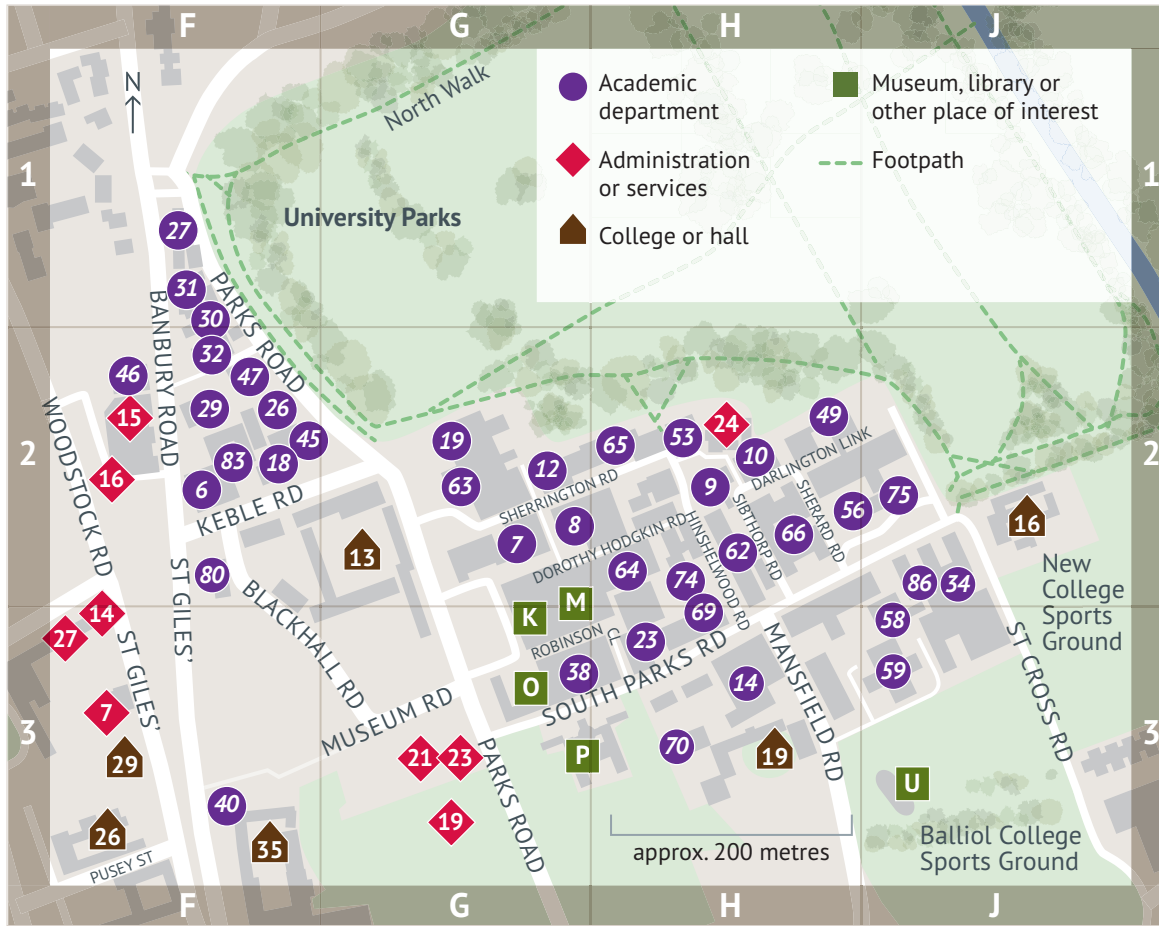

Science Area and nearby buildings

Detail from City Centre map

Academic Departments

- 6 **Astrophysics/Particle Physics**
  Science Area F2
- 7 **Atmospheric, Oceanic & Planetary Physics**
  Science Area G2
- 8 **Biochemistry**
  Biochemistry Building G2
- 9 **Biochemistry**
  Rex Richards Building H2
- 10 **Biochemistry**
  Rodney Porter Building H2
- 12 **Burdon Sanderson Cardiac Science Centre**
  Science Area G2
- 14 **Chemistry**
  Science Area H3
- 18 **Computer Science**
  Science Area F2
- 19 **Condensed Matter Physics, Atomic & Laser Physics**
  Science Area G2
- 23 **Earth Sciences**
  Science Area H3
- 26 **Engineering Science**
  14–15 Parks Road F2
- 27 **Engineering Science**
  Jenkin Building F1
- 29 **Engineering Science**
  Thom Building, Parks Road F2
- 30 **Engineering Science (Engineering & Technology)**
  Science Area F1
- 31 **Engineering Science (Information Engineering)**
  Science Area F1
- 32 **Engineering Science, Materials**
  Holder Building F2
- 34 **Experimental Psychology**
  Science Area J2
- 38 **Inorganic Chemistry**
  Science Area G3
- 40 **Internet Institute**
  1 St Giles' F3
- 45 **Materials**
  12–13 Parks Road F2
- 46 **Materials**
  21 Banbury Road F2
- 47 **Materials**
  Hume-Rothery Building F2
- 49 **Medical Sciences Teaching Centre**
  Science Area H2
- 53 **Oxford Centre for Gene Function**
  Science Area H2
- 56 **Oxford Molecular Pathology Institute (OMPI)**
  Science Area H2
- 58 **Peter Medawar Building for Pathogen Research**
  Science Area J3
- 59 **Pharmacology**
  Science Area J3
- 62 **Physical & Theoretical Chemistry**
  Science Area H2
- 63 **Physics**
  Science Area G2
- 64 **Physiology, Anatomy & Genetics**
  Le Gros Clark Building H2
- 65 **Physiology, Anatomy & Genetics**
  Sherrington Building H2
- 66 **Plant Sciences**
  Science Area H2
- 69 **Research Laboratory for Archaeology & the History of Art**
  Science Area H3
- 70 **Rothermere American Institute**
  1a South Parks Road H3
- 74 **School of Geography & the Environment**
  Science Area H2
- 75 **Sir William Dunn School of Pathology**
  Science Area J2
- 80 **Statistics**
  24–29 St Giles' H3
- 83 **Theoretical Physics**
  Science Area F2
- 86 **Zoology**
  Science Area J2

Administration and Services

- 7 **Ertegun House**
  37a St Giles' F3
- 14 **IT Services**
  Dartington House, University Offices F3
- 15 **IT Services (helpdesk)**
  13 Banbury Road F2
- 16 **Language Centre**
  12 Woodstock Road F2
- 19 **Mathematical, Physical & Life Sciences Divisional Office**
  9 Parks Road G3
- 21 **Occupational Health Service**
  10 Parks Road G3
- 25 **Safety Office**
  10 Parks Road G3
- 24 **Security Services**
  The Observatory, 10 South Parks Road H2

Colleges and Halls

- 13 **Keble**
  Parks Road G2
- 16 **Linacre****
  St Cross Road J2
- 19 **Mansfield**
  Mansfield Road H3
- 26 **Regent's Park***
  Pusey Street F3
- 29 **St Benet's Hall***
  St Giles' F3
- 35 **St John's**
  St Giles' F3

- Permanent Private Hall
- ** Graduate College

Museums, Libraries and other places of interest

- K **Oxford University Museum of Natural History**
  Parks Road G3
- M **Pitt Rivers Museum**
  South Parks Road G2
- O **Radcliffe Science Library**
  Parks Road G3
- P **Rhodes House**
  South Parks Road G3
- U **University Club**
  11 Mansfield Road J3