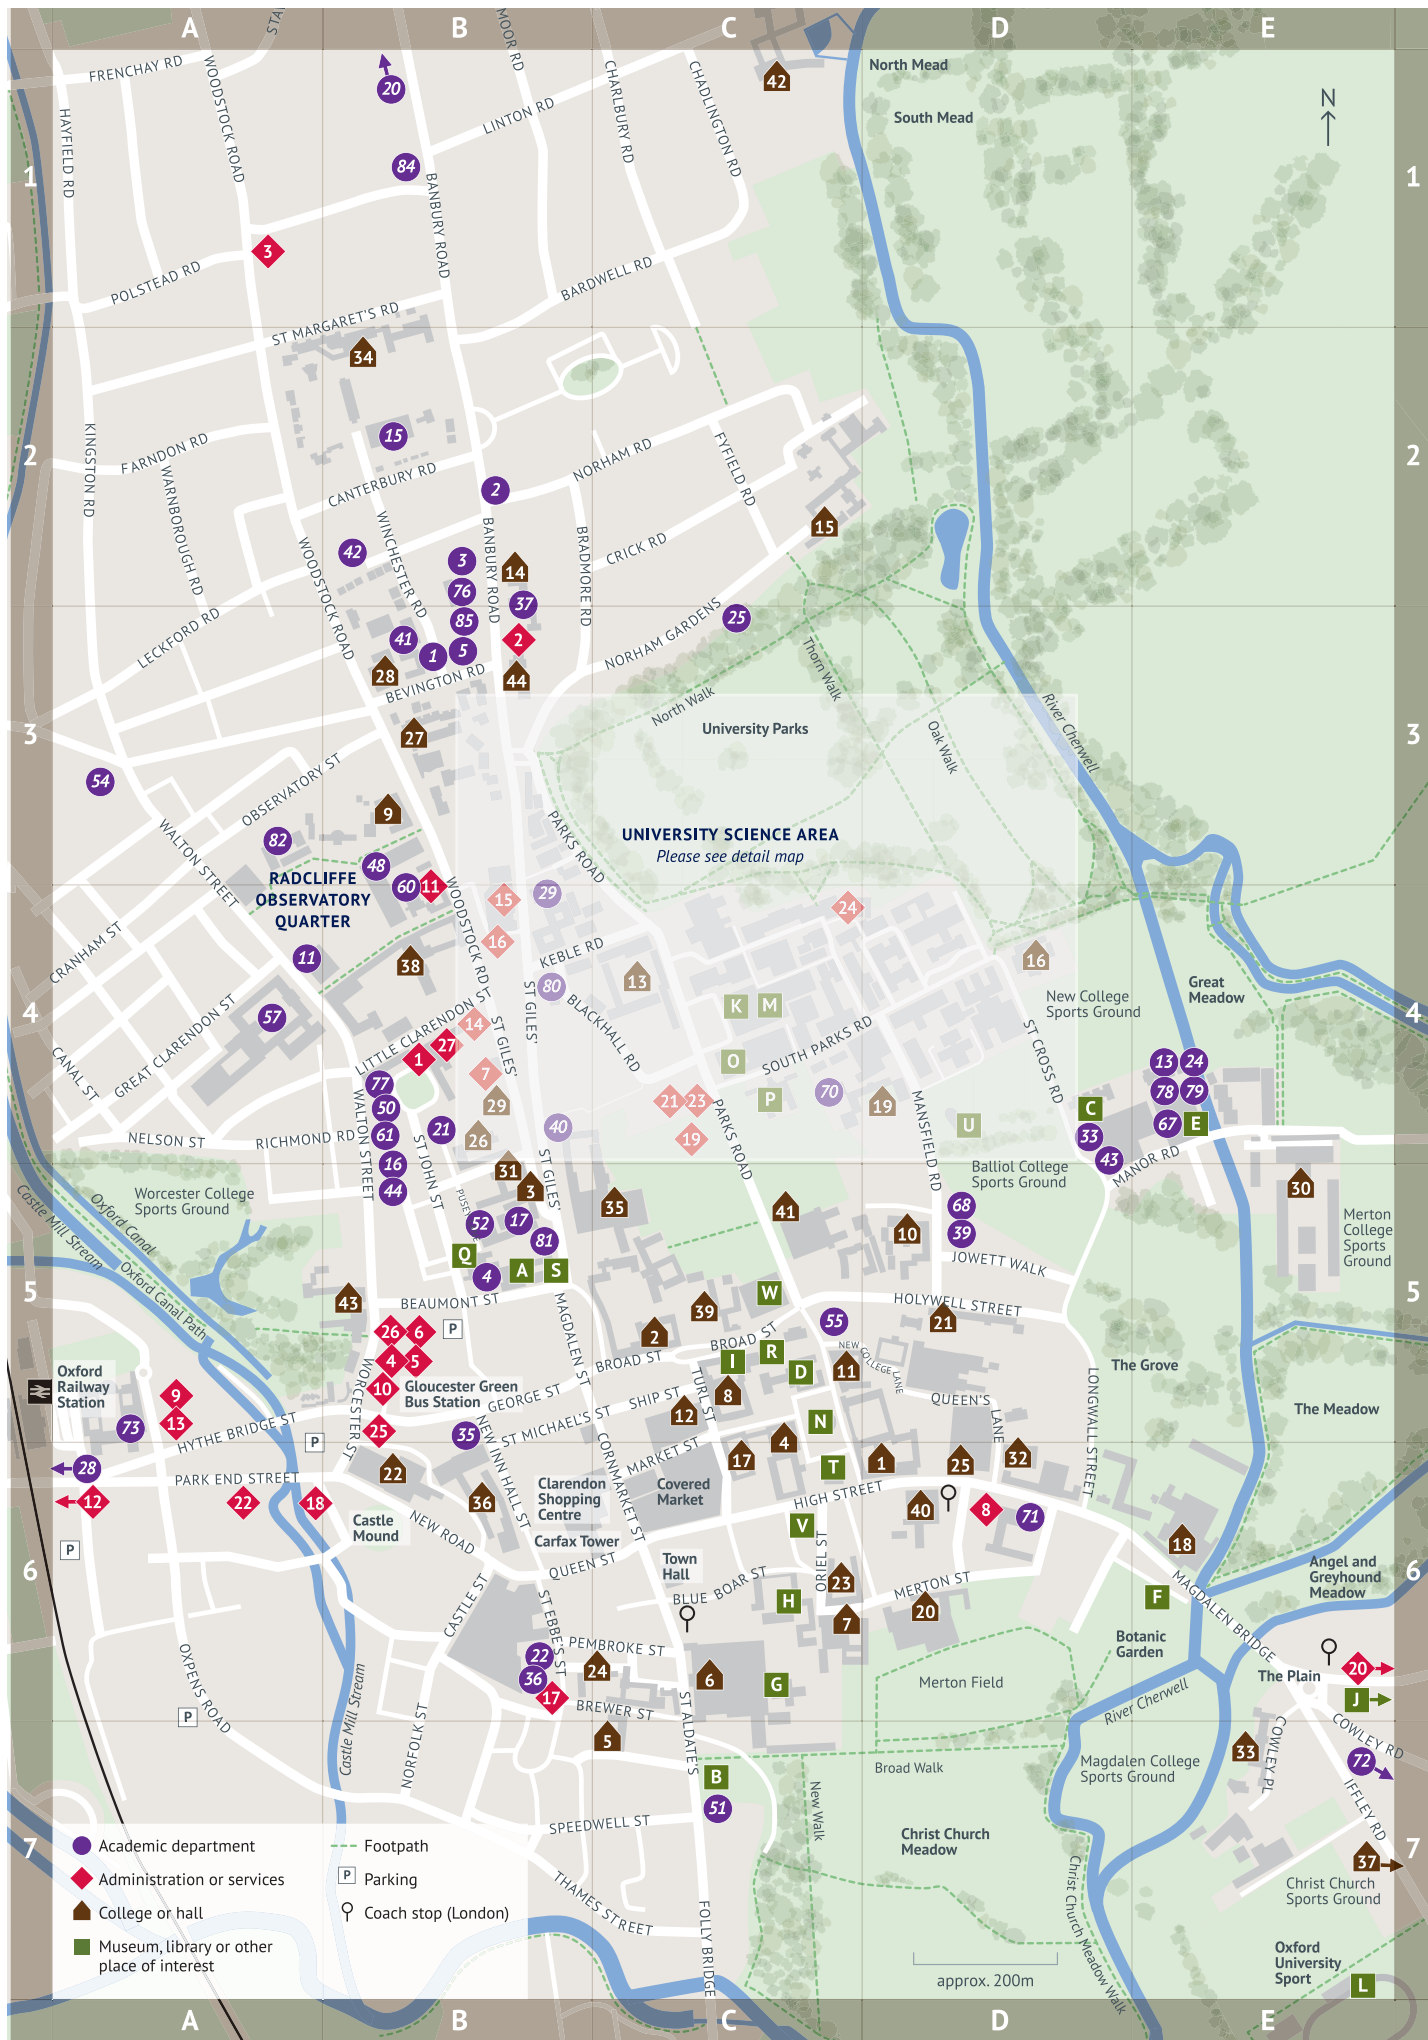

City Centre and Science Area

City Centre and Science Area listing

Colleges and Halls

- 1 All Souls (Research)
High Street D6
- 2 Balliol
Broad Street C5
- 3 Blackfriars*
St Giles' B5
- 4 Brasenose
Radcliffe Square C6
- 5 Champion Hall*
Brewer Street C7
- 6 Christ Church
St Aldate's C6
- 7 Corpus Christi
Merton Street C6
- 8 Exeter
Turl Street C5
- 9 Green Templeton**
Woodstock Road B3
- 10 Harris Manchester
Mansfield Road D5
- 11 Hertford
Cattle Street C5
- 12 Jesus College
Turl Street C5
- 13 Keble
Parks Road C4
- 14 Kellogg**
62 Banbury Road B2
- 15 Lady Margaret Hall
Norham Gardens C2
- 16 Linacre**
St Cross Road D4
- 17 Lincoln
Turl Street C6
- 18 Magdalen
High Street E6
- 19 Mansfield
Mansfield Road D4
- 20 Merton
Merton Street D6
- 21 New College
Holywell Street D5
- 22 Nuffield**
New Road B6
- 23 Oriol
Oriol Square C6
- 24 Pembroke
St Aldate's C6
- 25 Queen's College (The)
High Street D6
- 26 Regent's Park*
Pusey Street B4
- 27 St Anne's
Woodstock Road B3
- 28 St Antony's**
Woodstock Road B3
- 29 St Benet's Hall*
St Giles' B4
- 30 St Catherine's
Manor Road E5
- 31 St Cross**
St Giles' B5
- 32 St Edmund Hall
Queen's Lane D6
- 33 St Hilda's
Cowley Place E7
- 34 St Hugh's
St Margaret's Road B2
- 35 St John's
St Giles' C5
- 36 St Peter's
New Inn Hall Street B6
- 37 St Stephen's House*
16 Marston Street [off map] E7
- 38 Somerville
Woodstock Road B4
- 39 Trinity
Broad Street C5
- 40 University College
High Street D6
- 41 Wadham
Parks Road C5
- 42 Wolfson**
Linton Road C1
- 43 Worcester
Walton Street B5
- 44 Wycliffe Hall*
54 Banbury Road B3