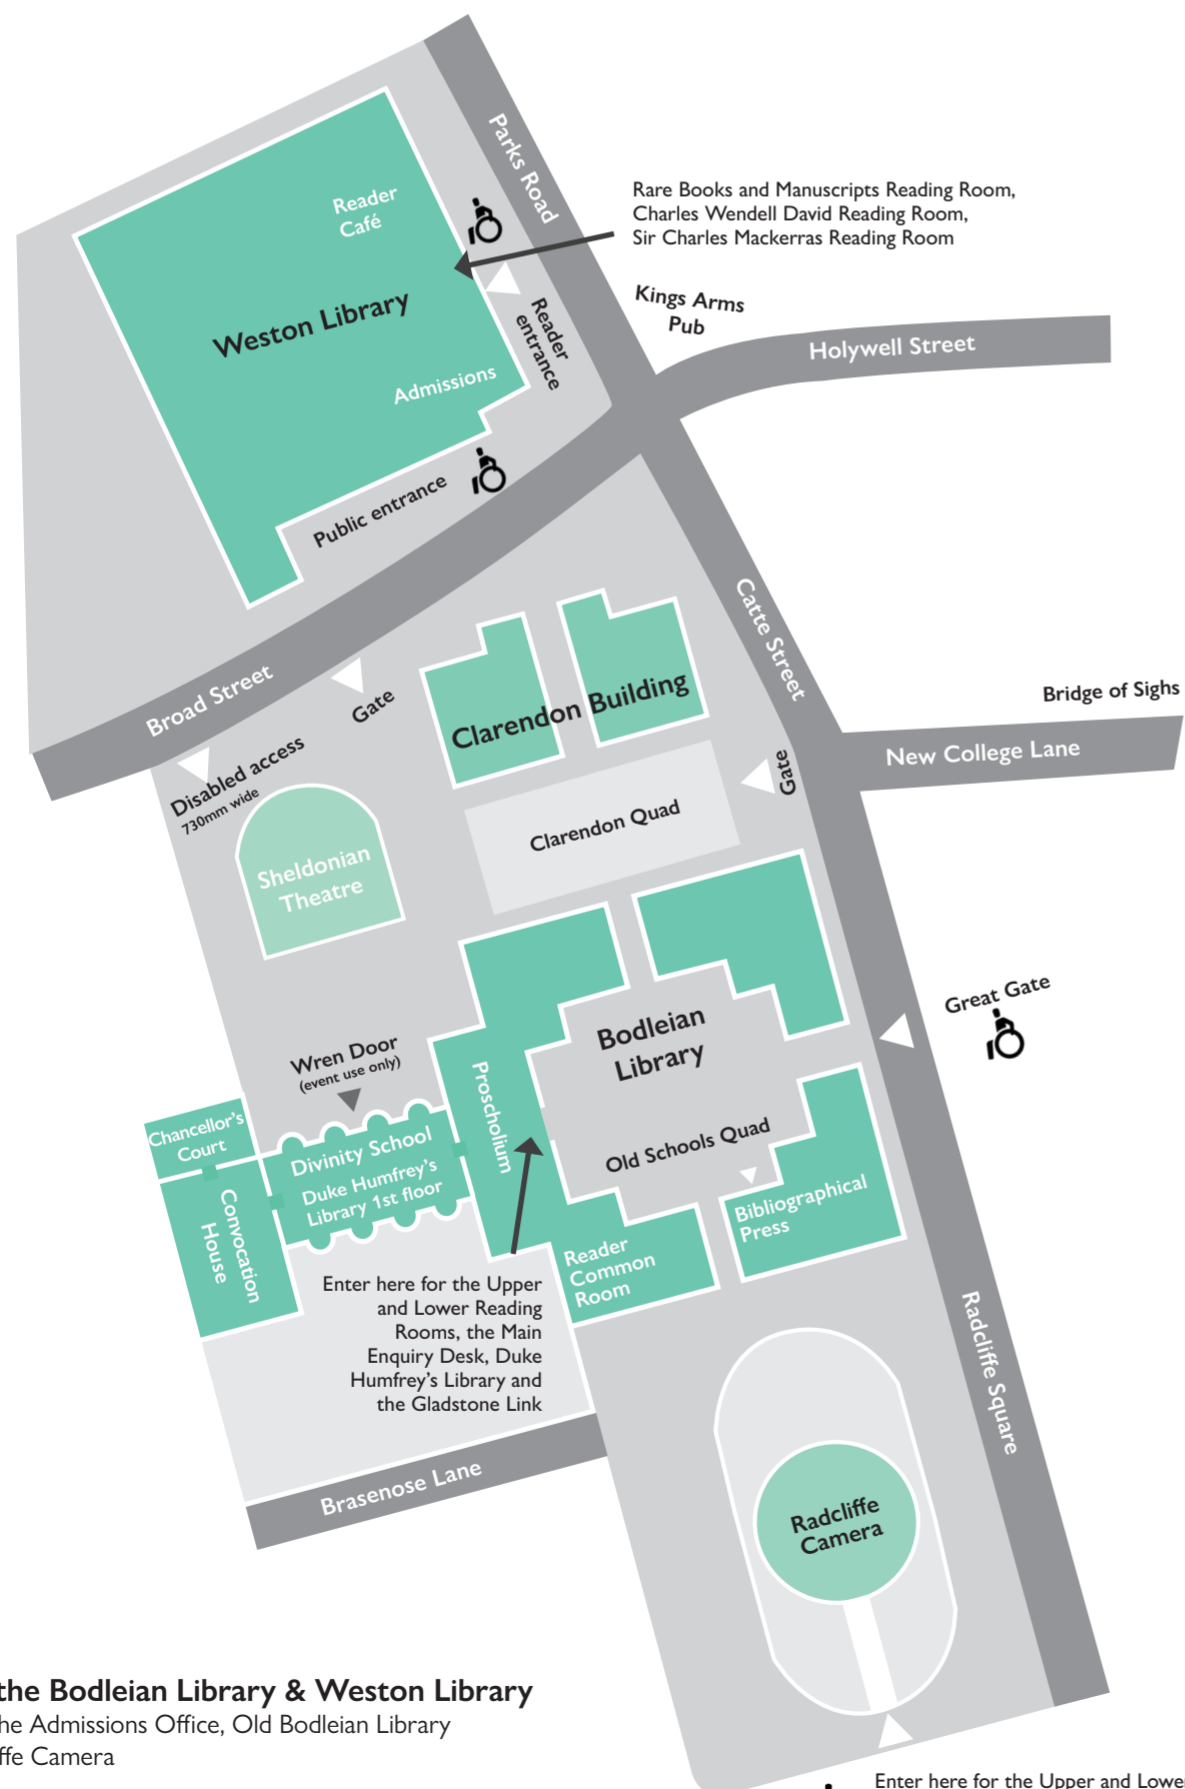

# Map of Libraries in Oxford

**Plan of the Bodleian Library & Weston Library**  
including the Admissions Office, Old Bodleian Library  
and Radcliffe Camera

 Enter here for the Upper and Lower Camera Reading Rooms, the History Faculty Library and the Gladstone Link